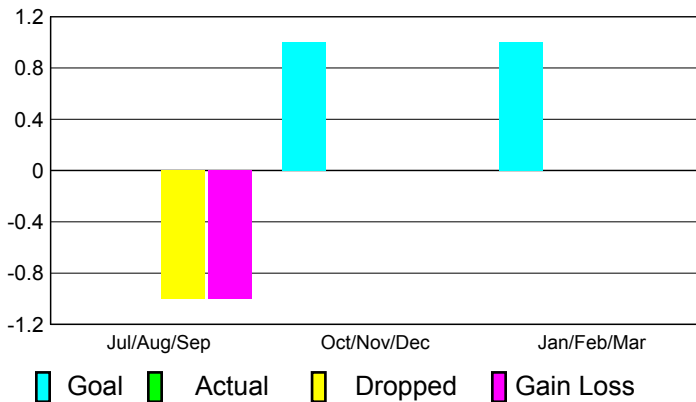

## CLUBS

**Club Results  
2010-2011**

**Clubs  
2009-2010**

Month	New Club Goal	Actual New Clubs	Actual Dropped Clubs	Gain/Loss of Clubs	Gain/Loss of Clubs
Jul/Aug/Sep	0	0	-1	-1	-1
Oct/Nov/Dec	1	0	0	0	1
Jan/Feb/Mar	1	0	0	0	1
<b>Totals</b>	<b>2</b>	<b>0</b>	<b>-1</b>	<b>-1</b>	<b>1</b>

### Club Results 2010-2011

Goal, New, Dropped, Gain/Loss

### Comparison of Club Gain/Loss

Current Year Compared to the Previous Year