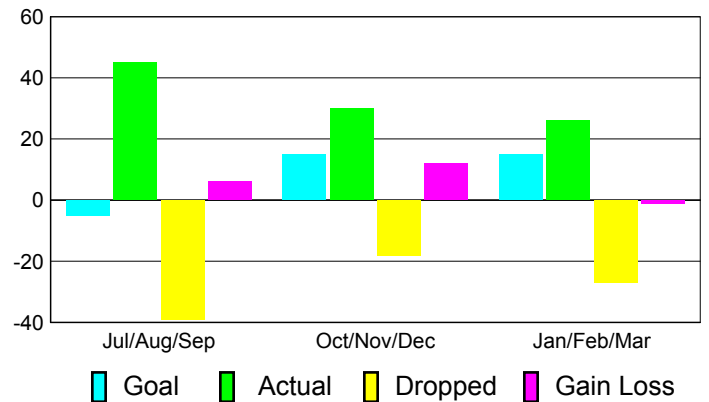

### YTD Status Quo Clubs 2010-2011

Status Quo Clubs Compared to Status Quo Members

## MEMBERSHIP

**Membership Results  
2010-2011**

**Membership  
2009-2010**

Month	Net Memb Goal	Actual New Memb	Actual Dropped Memb	Gain/Loss of Memb	Gain/Loss of Memb
Jul/Aug/Sep	-5	45	-39	6	-27
Oct/Nov/Dec	15	30	-18	12	15
Jan/Feb/Mar	15	26	-27	-1	25
<b>Totals</b>	<b>25</b>	<b>101</b>	<b>-84</b>	<b>17</b>	<b>13</b>

### Membership Results 2010-2011

Goal, New, Dropped, Gain/Loss

### Comparison of Membership Gain/Loss

Current Year Compared to the Previous Year